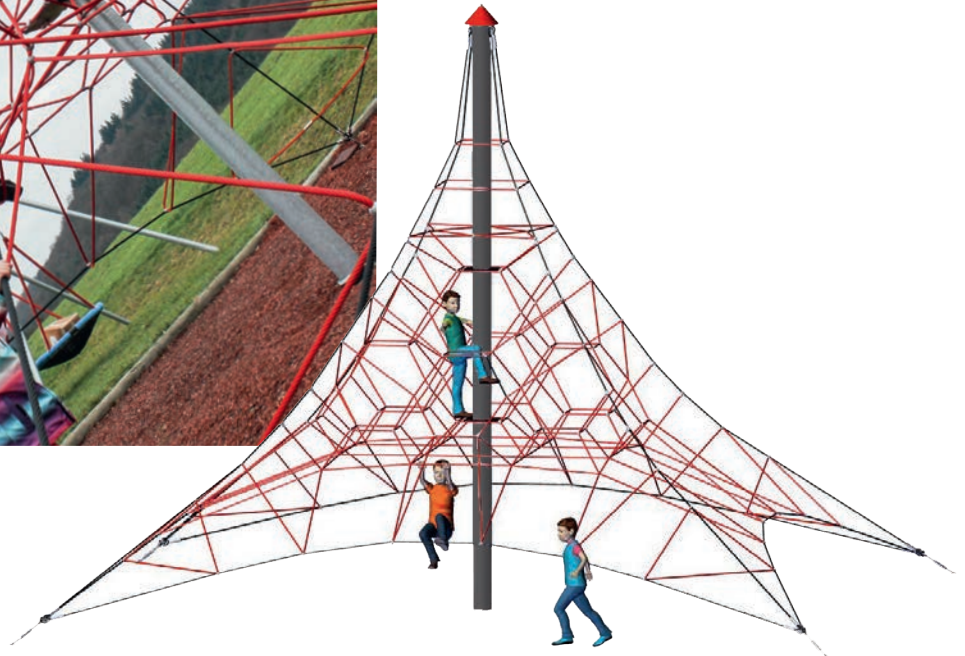

Spider Pyramid 6-4

Rope Climbers for Play & Adventure

through Huck-Seiltechnik

Description

Imagine a play partner that anticipates a child's moves and supplies constant, all surrounding support while motivating them to reach the top!

With intricate multi-directional grip capacity and a strategic internal rope network, NetPlay Spider Pyramids offer a truly exciting and age-variable addition to any playscape while providing clear sightlines and advanced safety.

Features

- 8 inch diameter steel post with cap
- Rubber sitting platforms
- Made with 18 mm Netform rope
- Supportive climbing

Specifications

- Installed height 244 in.
- Space required 344 in. x 344 in.
- Use zone Ø 632 in.
- Fall height 72 in.
- Age Group. 5- 12 years