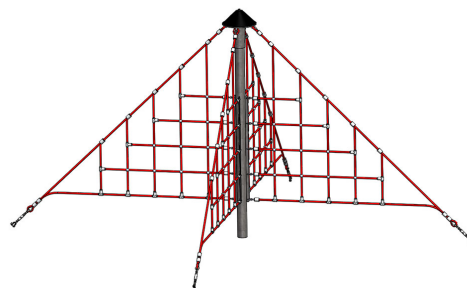

NetPlay Climber Series

Pyramid Mini

Item #4640-2-US

For a larger version, check out the X-Pyramid.

Description

Encouraging independence in climbing, X-Pyramids allow climbers to challenge themselves a bit further, climb between two perpendicular planes, or even go “over the wall”!

The colorful squares are the perfect focal point for any playground. These exciting play structures allow children of all ages to use their imaginations. Kids learn to take risks while climbing, soaring, and engaging in open play.

Features

- 8 inch diameter steel post with cap
- 8 vertical climbing sides
- Made with 18 or 16 mm Netform™, comfort-grip rope
- IPEMA Certified to ASTM F1487
- IPEMA Certified to CAN/CSA-Z614

Specifications

Installed Height:	99 inches
Fall Height:	90 inches
Use Zone:	285" x 285"
Age Group:	5-12 years
Capacity:	16

through Huck-Seiltechnik

860.531.2391

NetPlayUSA.com

Copyright © NetPlay USA, LLC
NP20-12.2

285" x 285"
Use Zone