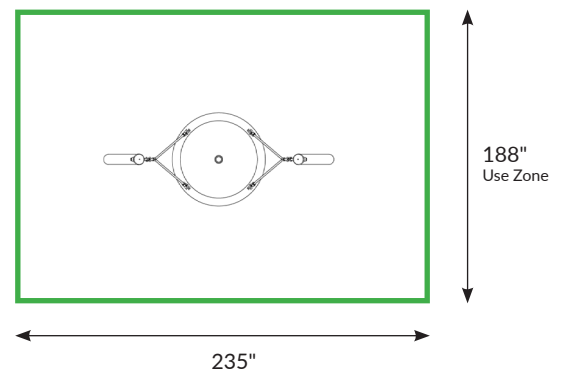

## Specifications

Installed Height:	52 inches
Fall Height:	47 inches
Use Zone:	235 x 188 inches
Age Group:	2-5 years
Capacity:	2

\*Steel Posts sold separately

through Huck-Seiltechnik

860.531.2391

NetPlayUSA.com