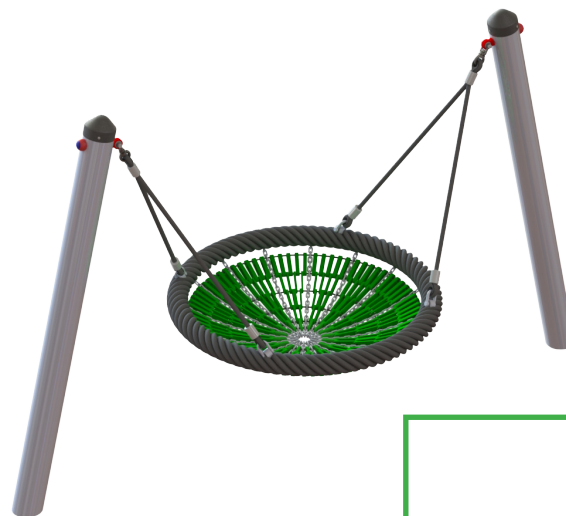

# Bird's Nest Mini Cradle

Item #4650-85B-18

## Description

Children can relax and sway in the Bird's Nest Mini Cradle, where there's always room for one more. Social development and cooperation come together in these comfortable, durable play structures.

## Features

- Comfortable FlexSafe™ linked surface
- Perfectly sized for younger children
- Complies with ASTM F2373
- IPEMA Certified to ASTM F1487
- IPEMA Certified to CAN/CSA-Z614

## Specifications

Installed Height:	52 inches
Fall Height:	47 inches
Use Zone:	235 x 188 inches
Age Group:	2-5 years
Capacity:	2

\*Steel Posts sold separately

through Huck-Seiltechnik

860.531.2391

NetPlayUSA.com