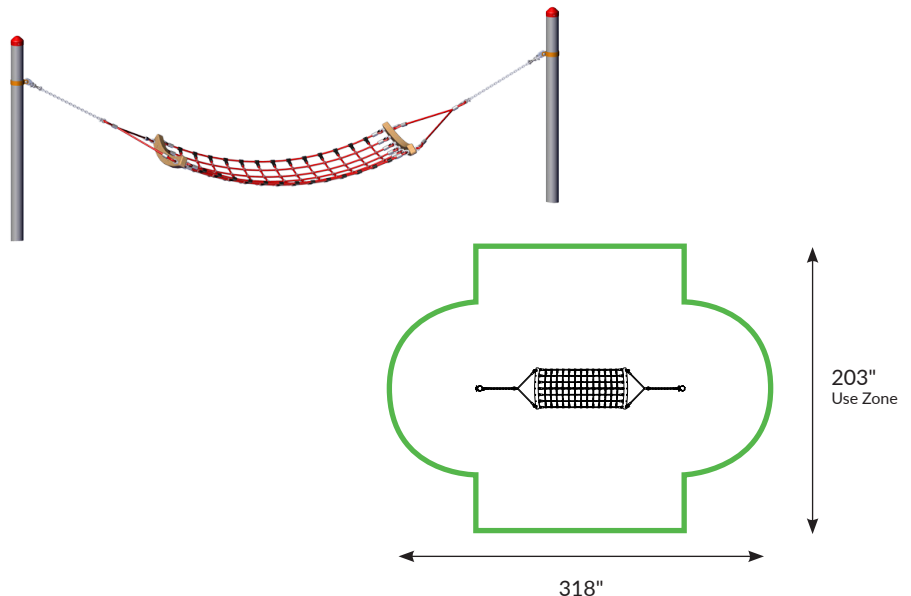

## Features

- Suspension from your choice of 4-inch diameter steel or Robinia posts (sold separately) allows the hammock to rock and sway
- Constructed with Netform™, a steel-reinforced rope with a polyester braid comfort-grip surface, and high-alloyed knot clips
- Can be used as a free-standing element or part of a complete adventure course
- IPEMA Certified to ASTM F1487
- IPEMA Certified to CAN/CSA-Z614

## Specifications

Installed Dimensions: 173.75 x 34.5 inches  
Fall Height: 50.75 inches  
Use Zone: 318 x 203 inches  
Age Group: 5-12 years  
Capacity: 4

\*Posts Not Included

through Huck-Seiltechnik

860.531.2391