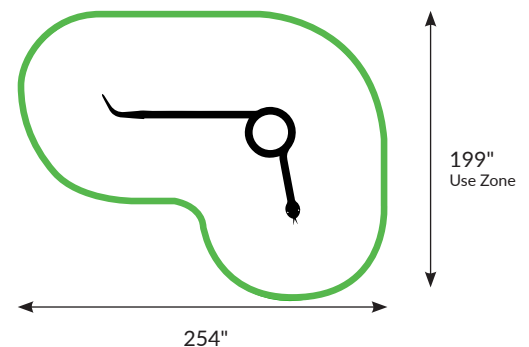

NetPlay Climber Series

Green Mamba

Item #4591-81GM

Description

The Green Mamba's captivating snake design invites kids into a world of imaginative play and adventure. With twists, turns, and changes in elevation, this unique structure offers a dynamic experience that goes beyond traditional balance beams.

- Central rope coil "hang-out" spot
- Rugged braided rope body resists heavy wear
- Compliant for either the 2-5 or 5-12 age group

Specifications

Equipment Height:	16 inches max
Fall Height:	16 inches – ages 5-12 12 inches – ages 2-5
Space Required:	Approx. 134.0 x 88.0 inches
Use Zone:	255 x 199 inches
Age Group:	2-12 years
Capacity:	10