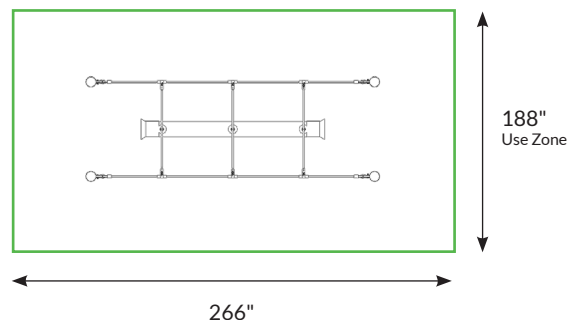

## Specifications

Equipment Height:	56.75 inches
Fall Height:	45.25 inches
Use Zone:	266 x 188 inches
Age Group:	2-5 years
Capacity:	4

860.531.2391  
NetPlayUSA.com

Copyright © NetPlay USA, LLC  
NP22-03.3